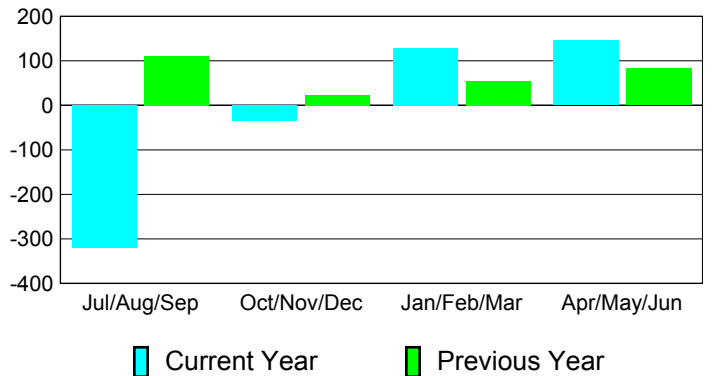

Membership Results
2010-2011

Membership
2009-2010

Month	Net Memb Goal	Actual New Memb	Actual Dropped Memb	Gain/Loss of Memb	Gain/Loss of Memb
Jul/Aug/Sep	90	97	-416	-319	111
Oct/Nov/Dec	95	201	-235	-34	23
Jan/Feb/Mar	65	249	-120	129	55
Apr/May/June	80	230	-84	146	83
Totals	330	777	-855	-78	272

Membership Results 2010-2011

Goal, New, Dropped, Gain/Loss

Comparison of Membership Gain/Loss

Current Year Compared to the Previous Year

Gender Comparison 2010-2011

Jul/Aug/Sep

Oct/Nov/Dec

Jan/Feb/Mar

Apr/May/June

Male

Female