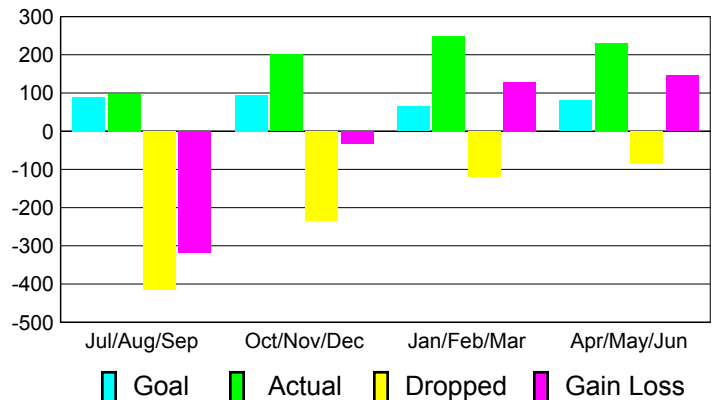

Membership Results 2010-2011

Goal, New, Dropped, Gain/Loss

Comparison of Membership Gain/Loss

Current Year Compared to the Previous Year