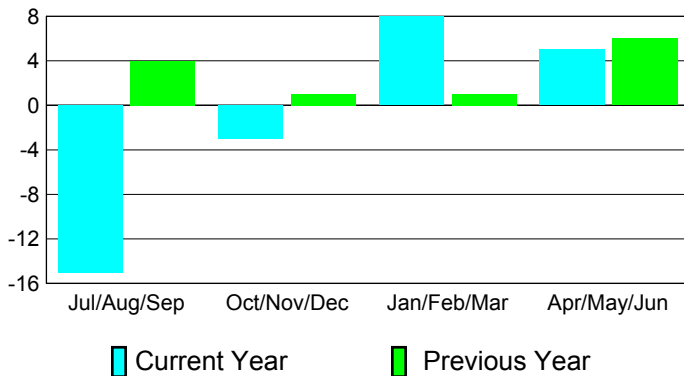

2010-2011 GMT Reports for District (or Undistricted) **District 404 B**

GMT: MANOJ SHAH

Location: NIGERIA

GMT CA: 6

CLUBS

Club Results
2010-2011

Clubs
2009-2010

Month	New Club Goal	Actual New Clubs	Actual Dropped Clubs	Gain/Loss of Clubs	Gain/Loss of Clubs
Jul/Aug/Sep	2	2	-17	-15	4
Oct/Nov/Dec	2	0	-3	-3	1
Jan/Feb/Mar	2	0	8	8	1
Apr/May/June	2	7	-2	5	6
Totals	8	9	-14	-5	12

Club Results 2010-2011

Goal, New, Dropped, Gain/Loss

Comparison of Club Gain/Loss

Current Year Compared to the Previous Year

YTD Status Quo Clubs 2010-2011

Status Quo Clubs Compared to Status Quo Members

MEMBERSHIP