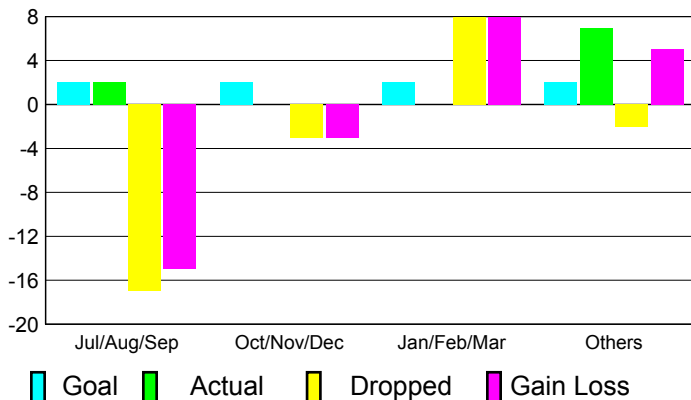

2010-2011 GMT Reports for District (or Undistricted) **District 404 B**

GMT: MANOJ SHAH

Location: NIGERIA

GMT CA: 6

CLUBS

Club Results
2010-2011

Clubs
2009-2010

Month	New Club Goal	Actual New Clubs	Actual Dropped Clubs	Gain/Loss of Clubs	Gain/Loss of Clubs
Jul/Aug/Sep	2	2	-17	-15	4
Oct/Nov/Dec	2	0	-3	-3	1
Jan/Feb/Mar	2	0	8	8	1
Apr/May/June	2	7	-2	5	6
Totals	8	9	-14	-5	12

Club Results 2010-2011

Goal, New, Dropped, Gain/Loss

Comparison of Club Gain/Loss

Current Year Compared to the Previous Year

YTD Status Quo Clubs 2010-2011

Status Quo Clubs Compared to Status Quo Members

MEMBERSHIP